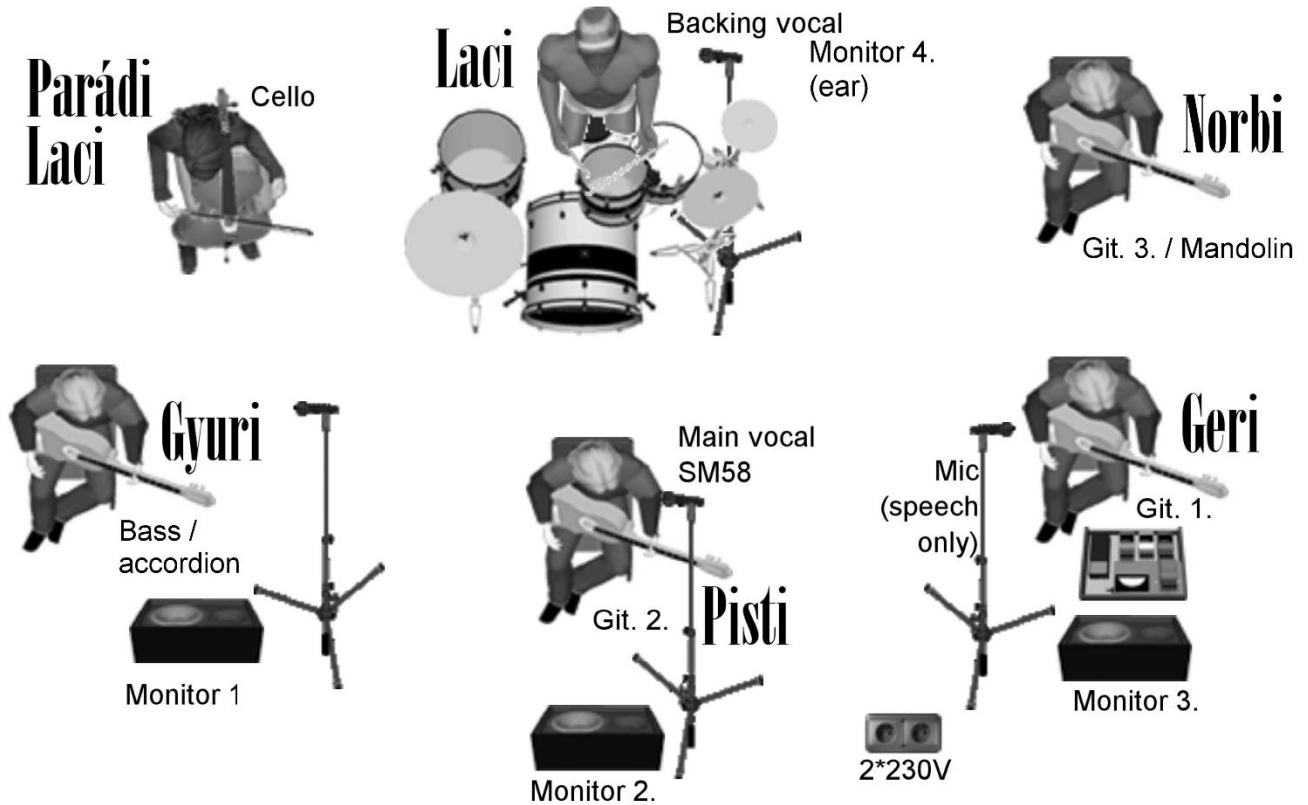

EVERMIND

unplugged stage plan

Git. 1: DI-box

Piezzo electric-acoustic

Git. 2: DI-box

Passive pickup electric-acoustic

Git. 3: DI-box

Piezzo electric-acoustic

Bass: DI-box

Piezzo electric-acoustic

Mandolin: DI-box

Passive pickup

Cello: DI-box

Piezzo electric-acoustic

Drumset:

Bass: 22"

Floor tom: 16"

Rack tom: 14"

Snare: 14"

Hi-hat: 14"

Ride: 21"

Crash: 16"+18"

Main vocal reverb

(foh + monitor 2):

Type: plate

Predelay: 40

Time: 3

Size: 100

Diffusion: 50

Decay: linear

Early reflect: -3

Wet/dry: 40